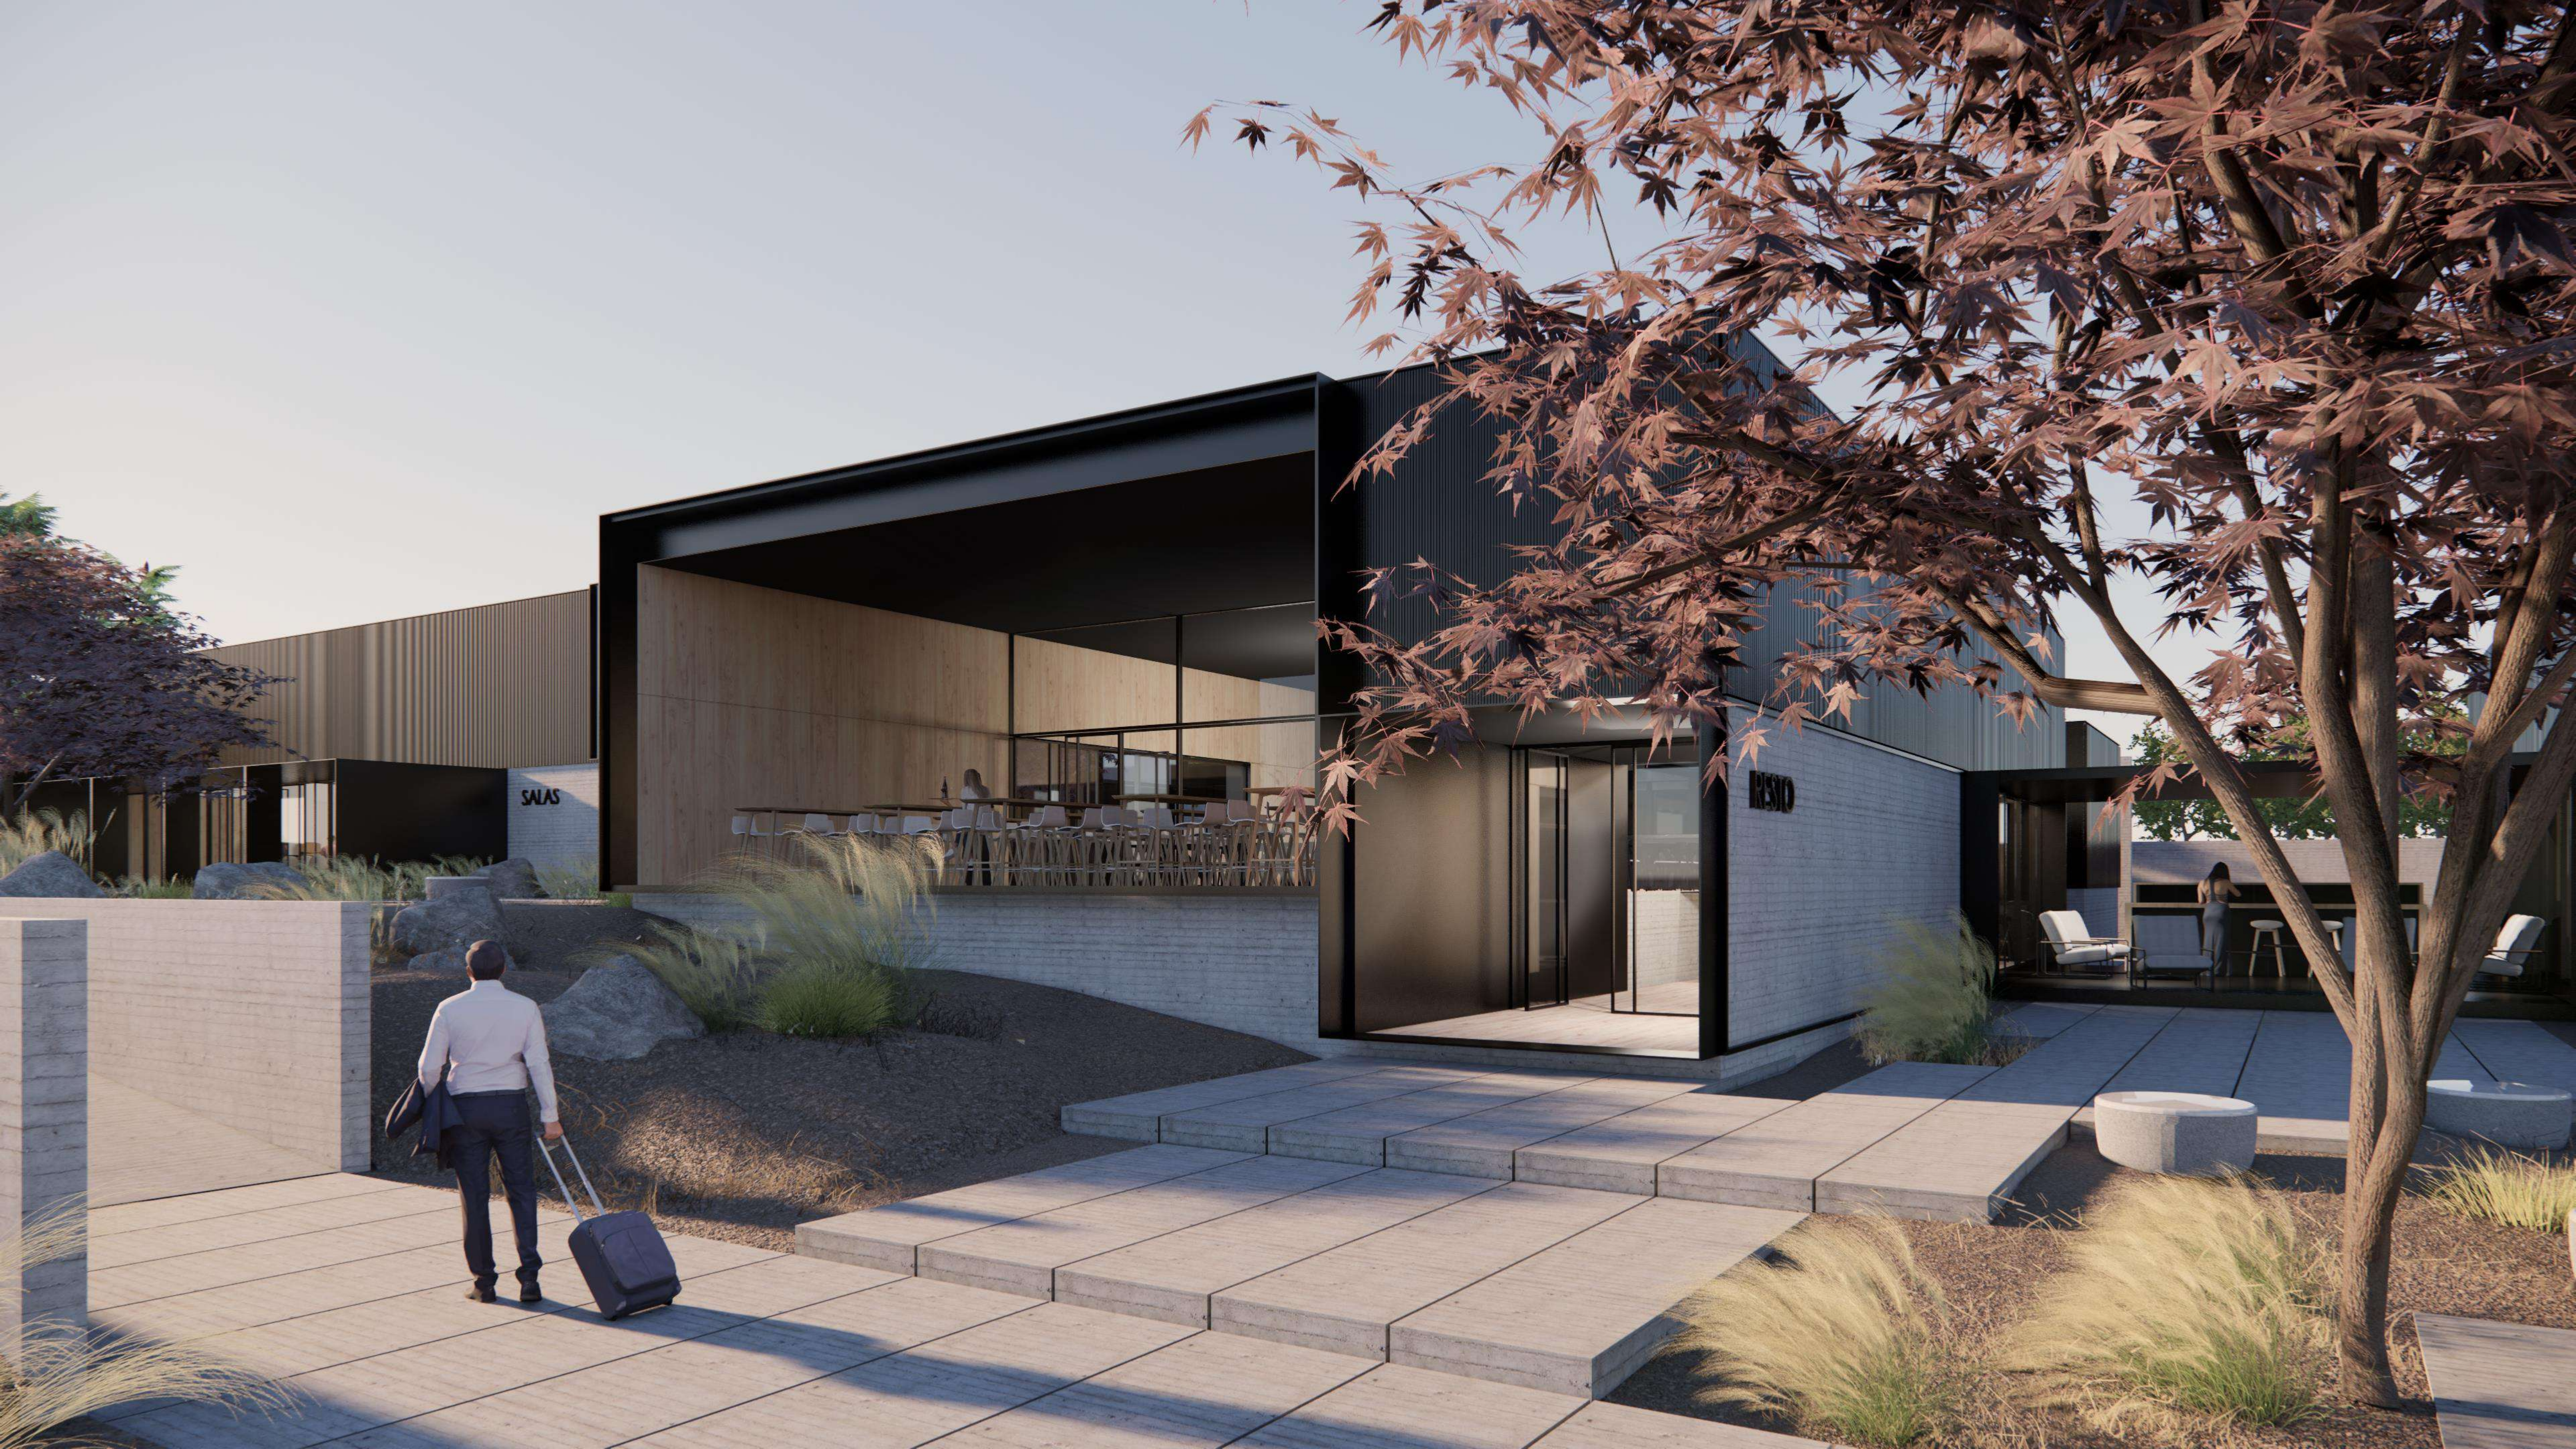

LOBBY ADMINISTRACIÓN

SALONES

SUPERFICIE HOTEL

TOTAL: 2305 M2

IMÁGENES

WELLNESS
GIMNASIO

SALAS

WINE SHOP

SALAS

RESTO

WINE SHOP

WELLNESS
GYMNASIO

RESTO

WINE SHOP

WINE SHOP

SALAS

RESID

LOBBY

SALAS

SALAS

LOBBY

SALAS

AS

LOBBY